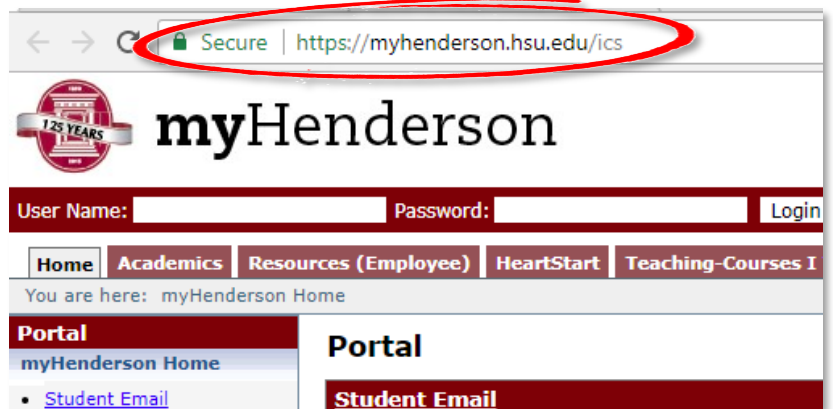

# HOW TO SIGN IN TO MYHENDERSON

## FIRST:

Navigate to [myhenderson.hsu.edu](https://myhenderson.hsu.edu).

Next, locate the User Name and Password fields in the upper left-hand corner of the page.